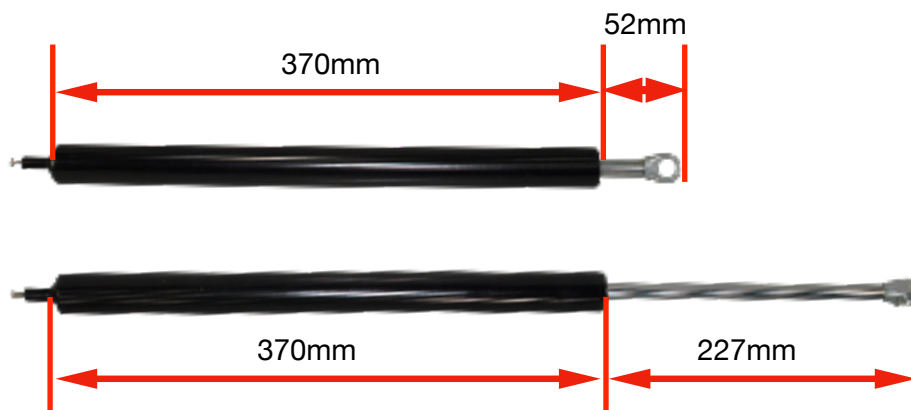

Replacement Gas Struts for Couch Head & Foot sections.

GAS001

Pin compression to release chrome bar. Fixed eyelet end.

GAS002

Pin compression to release chrome bar. Fixed eyelet end.